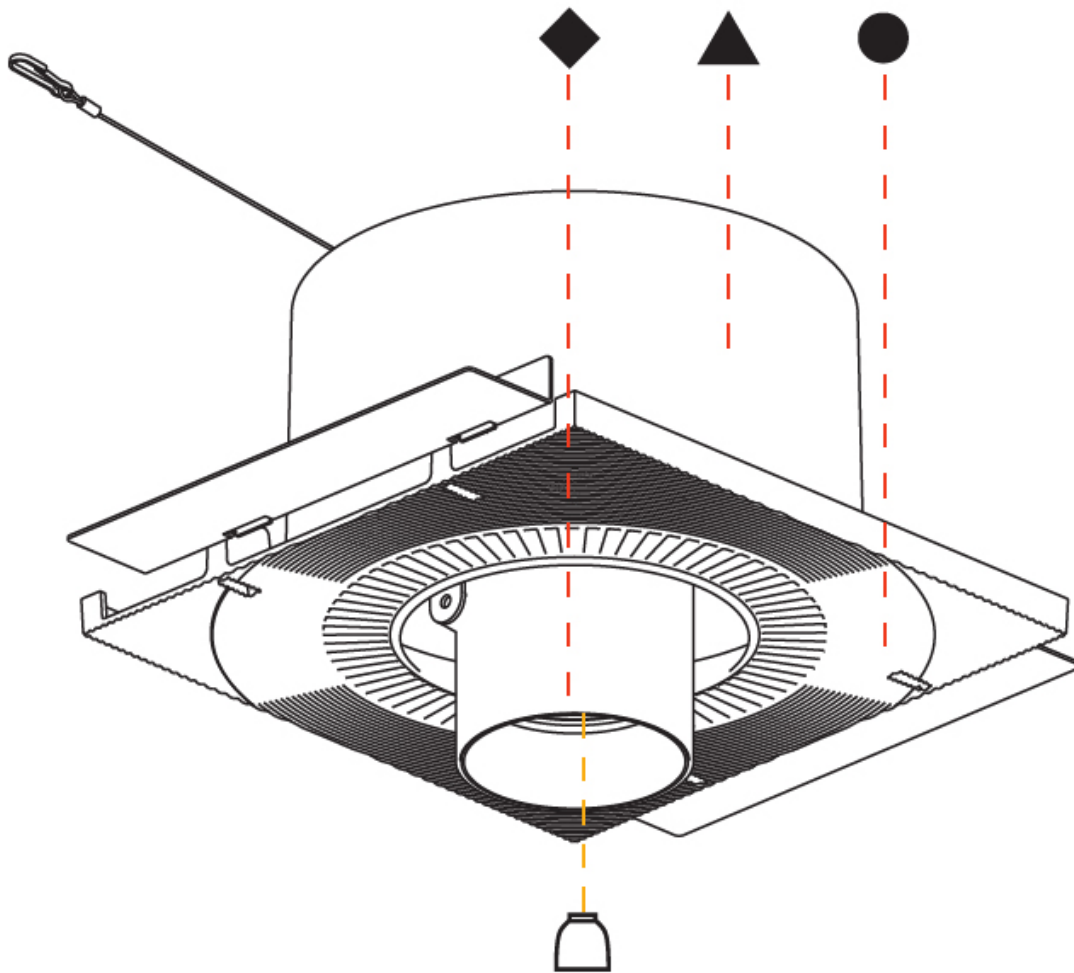

IP rating: IP20

145mm 5 1/8"
 10 | 12 1/2 | 15 | 25mm 3/8" 1/2" 9/16" 1"
 225mm x 225mm 8 7/8" x 8 7/8"
 355°
 45°

A

IMAGINE ROUND TRIMLESS

A35389-

PROJECT	_____
TYPE	_____
SPECIFIER	_____
QUANTITY	_____
DATE	_____