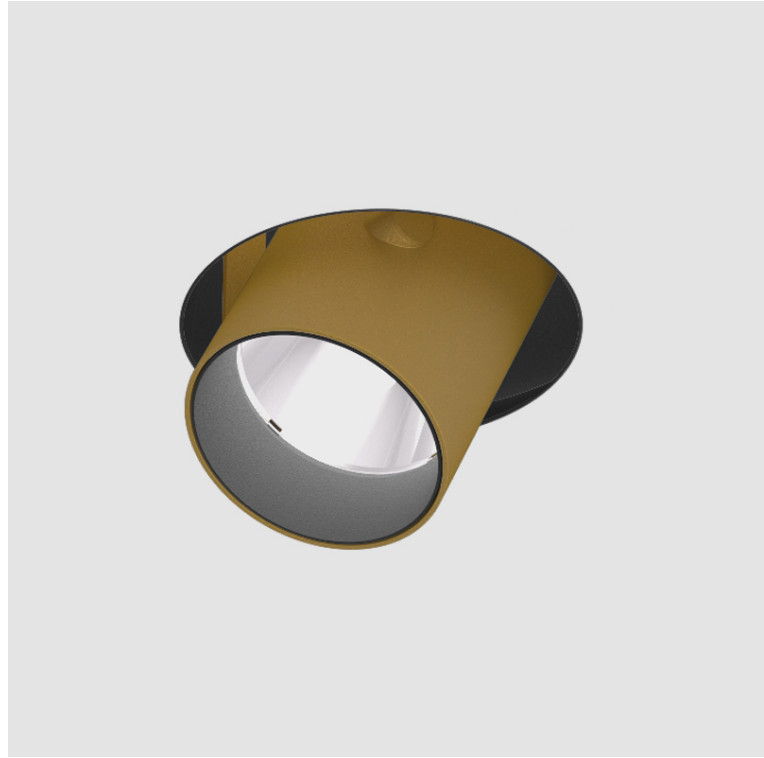

Fixture Material: Aluminum Die Cast
Cut-out Measurements: 225mm / 8 7/8" x 225mm / 8 7/8"
Upon Request: Unique Sizes

ELECTRICAL

Lamp Type: LED (Zhaga Standard)
Input Wattage (W): 19.3 + 2.6
Total Output Wattage (W): 16.5 + 2.2
Dimming: Tri-Mode (Non-Dimming and Phase Dimming (120Vac only) and 0-10V Dimming)
Driver Included: No
Driver Location: Remote
Driver Type: Constant Current & Constant Voltage - Universal
Driver Class: Class 2
Input Voltage (V): 120 - 277
Output Voltage (V): 24
Constant Current (MA): 500

LED

Number of LEDs: 2
Color Temperature (°K): 2700 / 3000 / 3500 / 4000
Max. Delivered Lumen (lm): 1515 / 1575 / 1673 / 1707
Nominal Lumen (lm): 2285 / 2375 / 2524 / 2575
CRI: >90 CRI
Lamp Life (hrs): 50000
Upon Request: Special Color Temperature

OPTICAL

Reflector: 12 / 16 / 32
Optic: Lens Pack - No Lens / Linear Spread Lens / Honeycomb / Spread Lens
Adjustability: Rotational 355°; Tilt 45°
Upon Request: Special Beam Angles

Available for international specifications by adding "INT" at the end of the existing Model #. For assistance on 'custom' specifications, contact zteam@zaneen.com.
Certified by: Certified for North American Standards.
In a constant effort to supply the best product, we reserve the right to change specifications or materials without notice. The most recent specification sheets are found at zaneen.com
IP rating: IP20