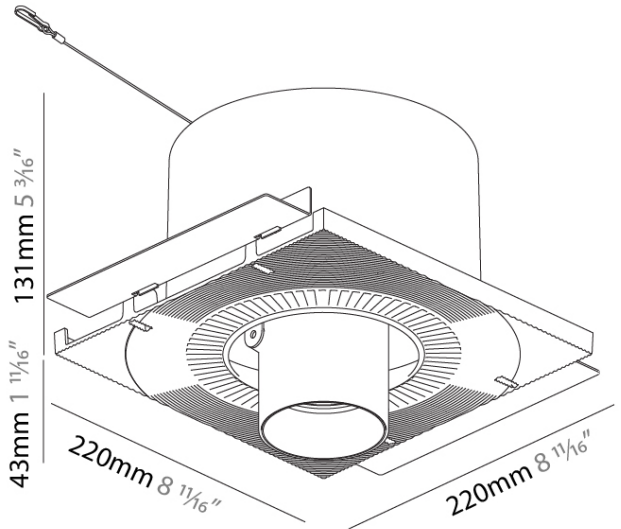

Fixture Material: Aluminum Die Cast
Cut-out Measurements: 225mm / 8 7/8" x 225mm / 8 7/8"
Upon Request: Unique Sizes

ELECTRICAL

Lamp Type: LED (Zhaga Standard)
Input Wattage (W): 19.3 + 2.6
Total Output Wattage (W): 16.5 + 2.2
Dimming: Tri-Mode (Non-Dimming and Phase Dimming (120Vac only) and 0-10V Dimming)
Driver Included: No
Driver Location: Remote
Driver Type: Constant Current & Constant Voltage - Universal
Driver Class: Class 2
Input Voltage (V): 120 - 277
Output Voltage (V): 24
Constant Current (MA): 500

LED

Number of LEDs: 2
Color Temperature (°K): 2700 / 3000 / 3500 / 4000
Max. Delivered Lumen (lm): 1515 / 1575 / 1673 / 1707
Nominal Lumen (lm): 2285 / 2375 / 2524 / 2575
CRI: >90 CRI
Lamp Life (hrs): 50000
Upon Request: Special Color Temperature

OPTICAL

Reflector: 12 / 16 / 32
Optic: Lens Pack - No Lens / Linear Spread Lens / Honeycomb / Spread Lens
Adjustability: Rotational 355°; Tilt 45°
Upon Request: Special Beam Angles

Available for international specifications by adding "INT" at the end of the existing Model #. For assistance on 'custom' specifications, contact zteam@zaneen.com.
Certified by: Certified for North American Standards.
In a constant effort to supply the best product, we reserve the right to change specifications or materials without notice. The most recent specification sheets are found at zaneen.com
IP rating: IP20