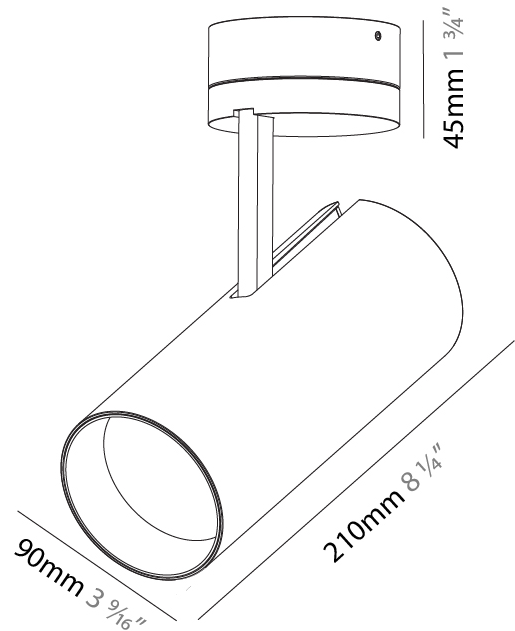

GENERAL

Series: Imagine
Subseries: Imagine 90
Brand: Prolicht
Division: Architectural
Mounting Type: Surface
Mounting Location: Ceiling
Subcategory: Spots

PHYSICAL

Shape: Round
Diameter (mm): 90
Diameter (in): 3 ⁹/₁₆
Height (mm): 210
Height (in): 8 ¹/₄
Max. Overall Height (mm): 255
Max. Overall Height (in): 10 ¹/₁₆
Light Distribution: Adjustable / Direct
Weight (kg): 1.184
Weight (lbs): 2.60
Fixture Finish: SSR / BKV / CWI / CRY / HAB / UFT / ITA / RUA / FTG / MYG / LOD / PUS / FRO / FUP / KIA / POP / BLS / SPG / MEY / GOH / GUM / CHC / COM / ABZ / JAG / OBR / MOS / ROR
Fixture Material: Aluminum Die Cast

ELECTRICAL

Lamp Type: LED (Zhaga Standard)
Input Wattage (W): 13.2 / 16.5
Total Output Wattage (W): 12 / 15
Dimming: Tri-Mode (Non-Dimming and Phase Dimming (120Vac only) and 0-10V Dimming)
Driver Included: Yes
Driver Location: Integrated
Driver Type: Constant Current - Universal
Driver Class: Class 2
Input Voltage (V): 120 - 277
Constant Current (MA): 350

LED

Number of LEDs: 1
Color Temperature (°K): 2700 / 3000 / 3500 / 4000
Max. Delivered Lumen (lm): 830 / 930 / 1009 / 1030
CRI: >90 CRI
Lamp Life (hrs): 50000

OPTICAL

Reflector°: 10
Adjustability: Rotational 350°; Tilt 90°

RATINGS AND CERTIFICATIONS

Certified By: Certified for North American Standards
IP rating: IP20

PROJECT
TYPE
SPECIFIER
QUANTITY
DATE