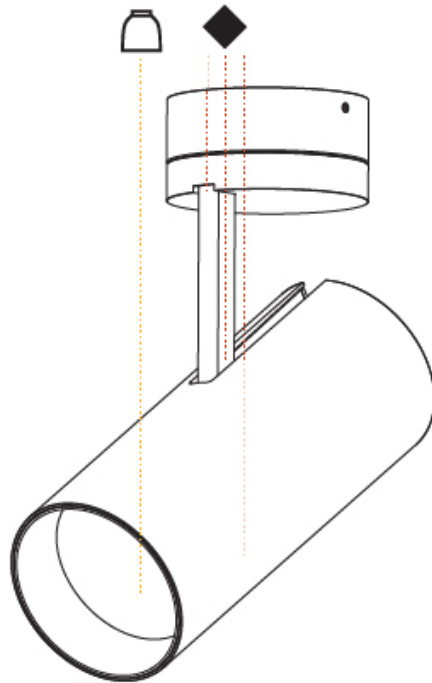

A3D116-

PROJECT

TYPE

SPECIFIER

QUANTITY

DATE