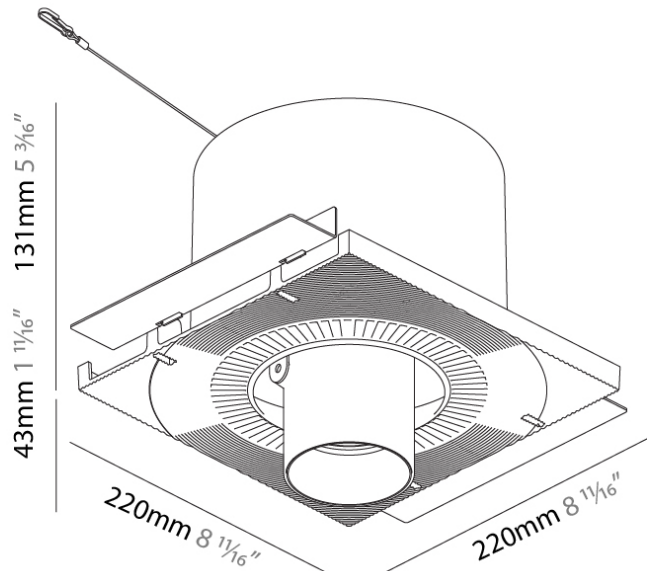

IP rating: IP20

145mm 5 1/8"
 10 | 12 1/2 | 15 | 25mm 3/8" 1/2" 9/16" 1"
 225mm x 225mm 8 7/8" x 8 7/8"
 355°
 45°

A

IMAGINE ROUND TRIMLESS

A35389-

PROJECT	_____
TYPE	_____
SPECIFIER	_____
QUANTITY	_____
DATE	_____